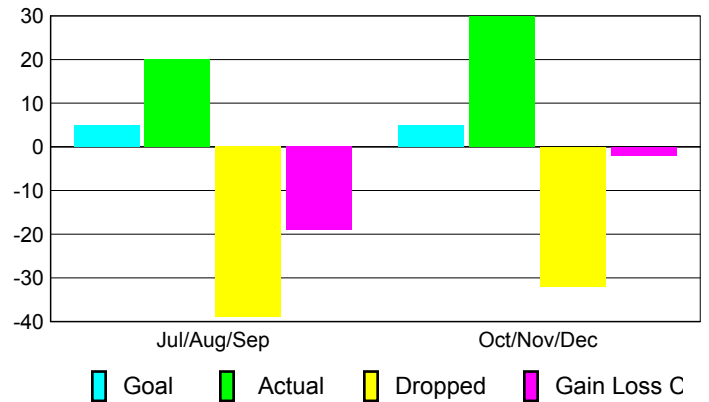

Membership Results 2010-2011

Goal, New, Dropped, Gain/Loss