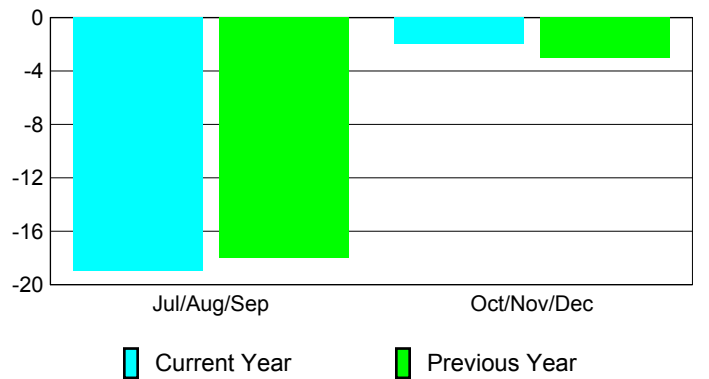

Comparison of Membership Gain/Loss

Current Year Compared to the Previous Year